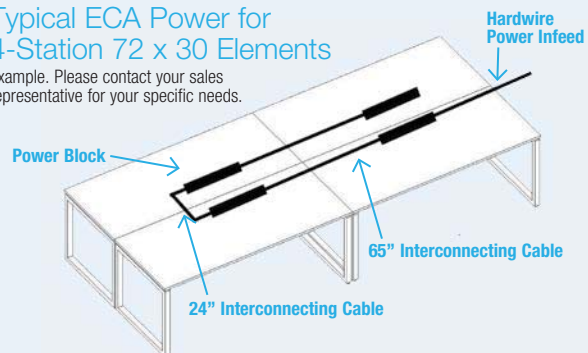

List
PL10440H-14	71" Open Hutch with 14"H support	$526 $236
PL10440H-20	71" Open Hutch with 20"H support	$538 $242
PL10440H-27	71" Open Hutch with 27"H support Available in Modern Walnut and White	$570 $256
PL44LD	2 Laminate Doors for Hutch Available in Modern Walnut, White, Cherry, Espresso & Maple	$40 $18
PL44SGD	2 Aluminum Frame Glass Doors for Hutch	$144 $64

Acrylic Hi/Lo Dividers

		List
PLTPSA5424	54"W x 24"H	$119 $265
PLTPSA6624	66"W x 24"H Includes Brackets	$137 $305

Acrylic Privacy Dividers

		List
PLTAP1342S	42"W x 13"H	$56 $125
PLTAP1348S	48"W x 13"H	$62 $138
PLTAP1354S	54"W x 13"H	$67 $150
PLTAPUTMSET	Pair of undermount brackets for PLTAP Dividers	$22 $50
PLTAPDMSET	Pair of topmount brackets for PLTAP Dividers	$22 $50

Wire Management Spine

		List
CMS03SILVER		$20 $45

Elements Plus Series Power

Performance Furnishings has partnered with ECA to offer full power integration to all Performance desk series. Please contact your Sales Associate for more information or a quote.

Desk Mount Power Module
PLDPMSI - includes 2 power outlets, 1 HDMI port, 1 USB port/ List $216
$97

Under Table Metal Channel
PLTPC18BLACK Accommodates your own power source or ECA UTD Series List $55
$24

Cord Management Under Table Wire Racks

Model #	List
PLTWTSSINGLE24BLACK	$34 $15
PLTWTDOUBLE24BLACK	$45 $20

Typical ECA Power for 4-Station 72 x 30 Elements

Example. Please contact your sales representative for your specific needs.

- 4 ea 19" J-Channel Power Block
- 4 ea Blank Telecom Plate (Data Plugs)
- 1 ea 72" Hardwire Power Infeed
- 2 ea 65" Interconnecting Cable (Connects J-Channel to J-Channel)
- 1 ea 24" Interconnecting Cable (Connects one side to the other)